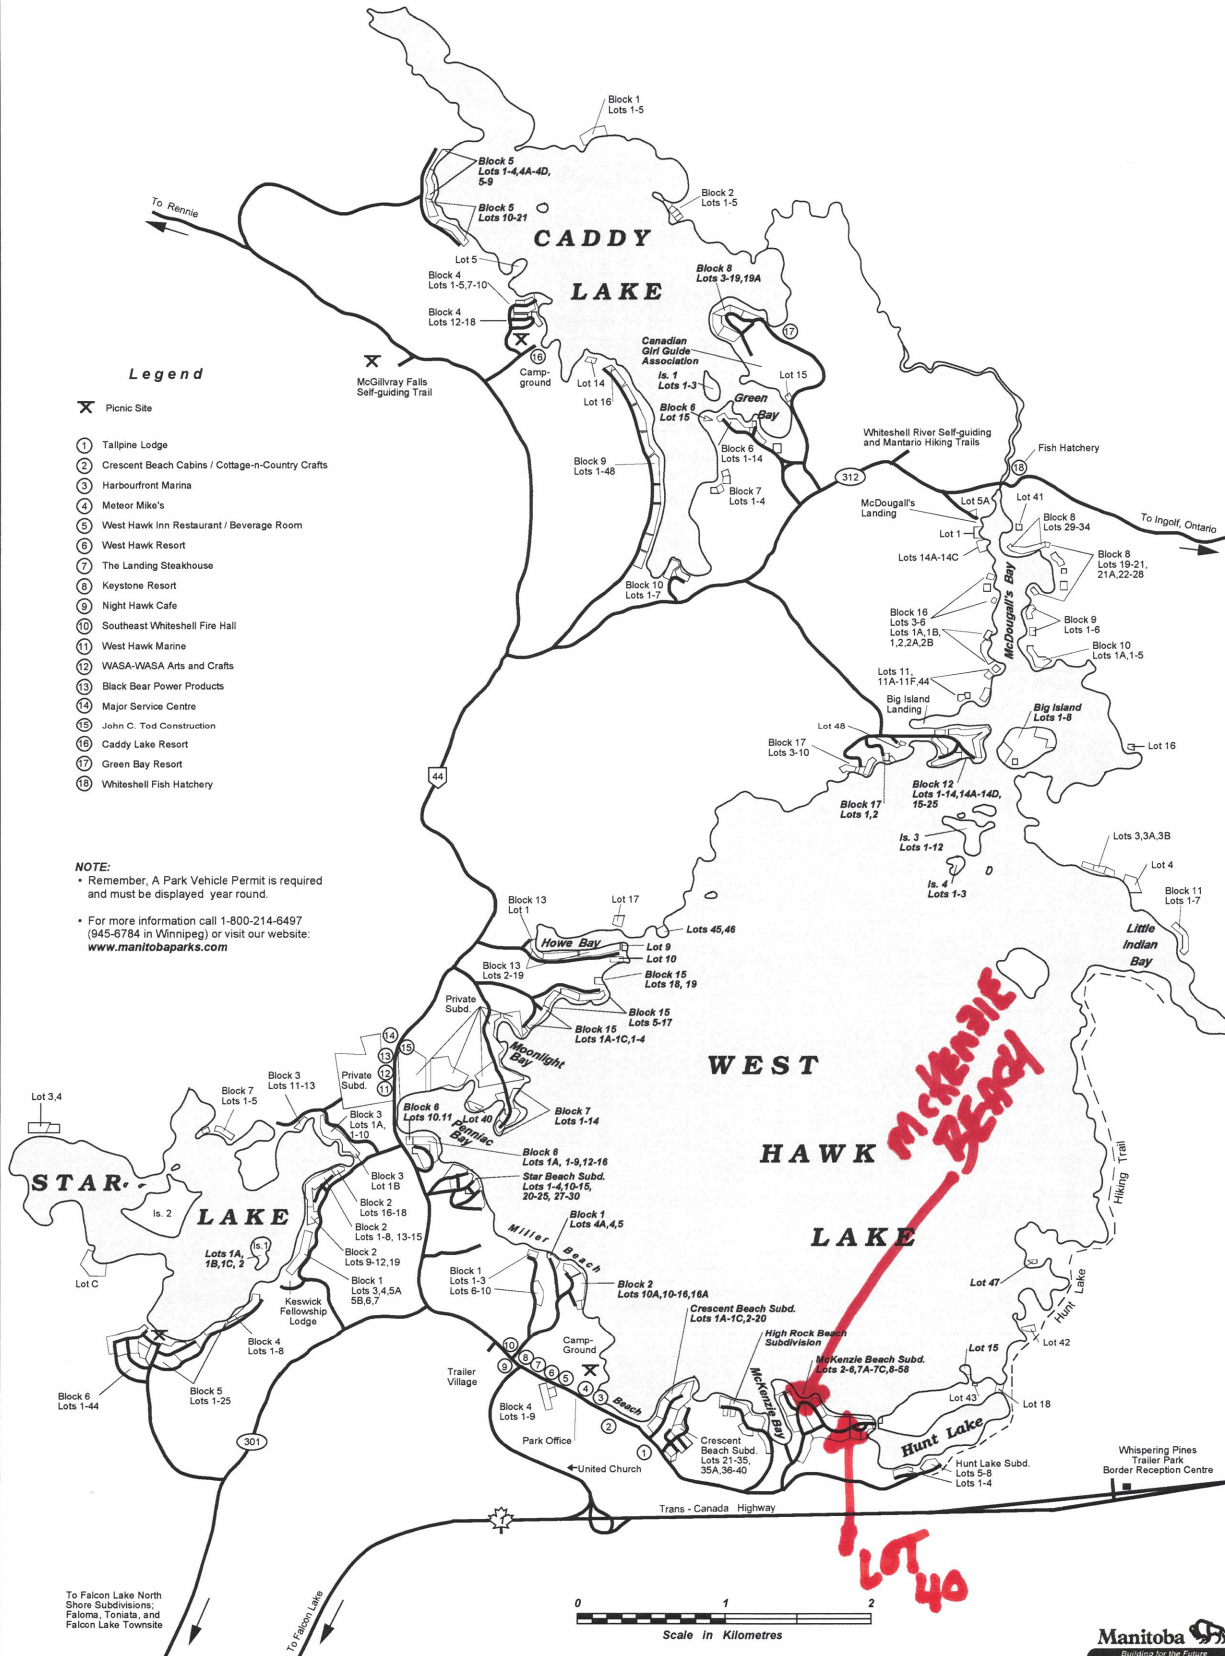

WHITESHELL PROVINCIAL PARK SUBDIVISIONS

WEST HAWK, CADDY, STAR AND HUNT LAKES

Legend

- X Picnic Site
- 1 Tallpine Lodge
- 2 Crescent Beach Cabins / Cottage-n-Country Crafts
- 3 Harbourfront Marina
- 4 Meteor Mike's
- 5 West Hawk Inn Restaurant / Beverage Room
- 6 West Hawk Resort
- 7 The Landing Steakhouse
- 8 Keystone Resort
- 9 Night Hawk Cafe
- 10 Southeast Whiteshell Fire Hall
- 11 West Hawk Marine
- 12 WASA-WASA Arts and Crafts
- 13 Black Bear Power Products
- 14 Major Service Centre
- 15 John C. Tod Construction
- 16 Caddy Lake Resort
- 17 Green Bay Resort
- 18 Whiteshell Fish Hatchery

NOTE:
* Remember, A Park Vehicle Permit is required and must be displayed year round.
* For more information call 1-800-214-6497 (945-6784 in Winnipeg) or visit our website: www.manitobaparks.com

Mckenzie BEACH

LOT 40