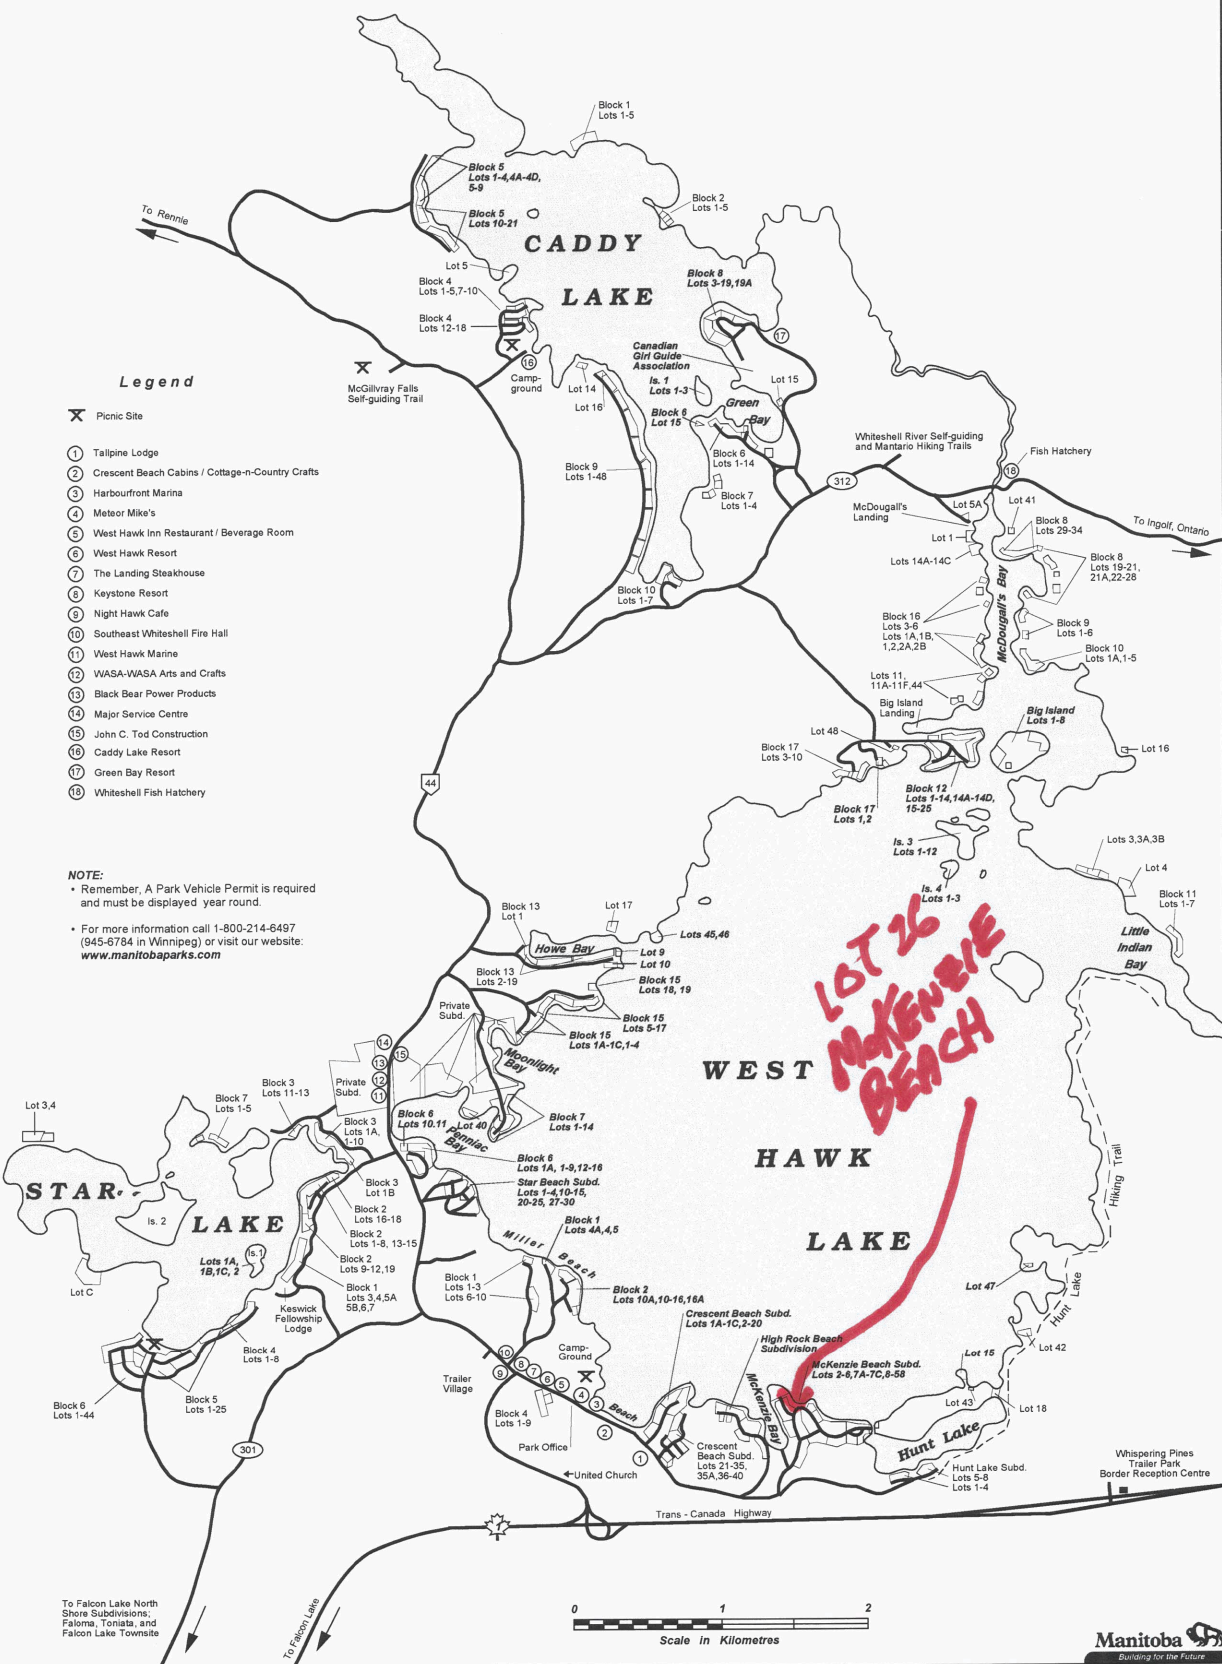

# WHITESHELL PROVINCIAL PARK SUBDIVISIONS

## WEST HAWK, CADDY, STAR AND HUNT LAKES

### Legend

- X Picnic Site
- 1 Tailpine Lodge
- 2 Crescent Beach Cabins / Cottage-n-Country Crafts
- 3 Harbourfront Marina
- 4 Meteor Mike's
- 5 West Hawk Inn Restaurant / Beverage Room
- 6 West Hawk Resort
- 7 The Landing Steakhouse
- 8 Keystone Resort
- 9 Night Hawk Cafe
- 10 Southeast Whiteshell Fire Hall
- 11 West Hawk Marine
- 12 WASA-WASA Arts and Crafts
- 13 Black Bear Power Products
- 14 Major Service Centre
- 15 John C. Tod Construction
- 16 Caddy Lake Resort
- 17 Green Bay Resort
- 18 Whiteshell Fish Hatchery

**LOT 26  
MCKENZIE  
BEACH**